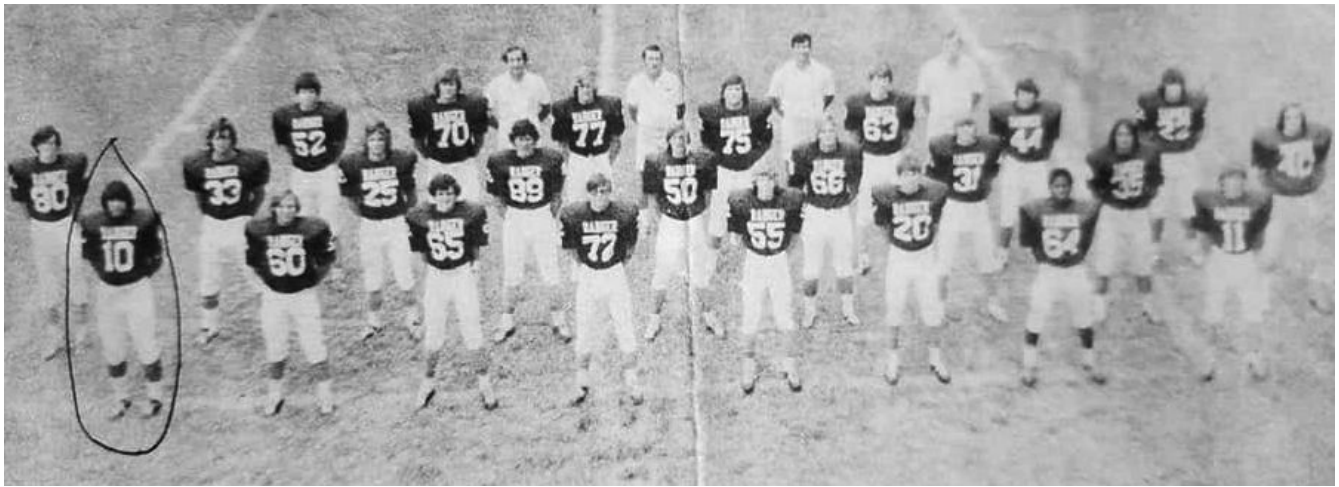

game to remain unbeaten in District 10-A. (Staff Photo by Billy Adams).

Ranger Outlasts Goldthwaite, 20-6

RANGER — Halfback Santos Hernandez scored two touchdowns here Friday night to lead Ranger to a 20-6 homecoming football victory over the Goldthwaite Eagles.

Hernandez scored in the first and third quarters to give the Bulldogs a 13-0 lead before Goldthwaite could score. He also kicked two extra points.

The win gave Ranger a 3-0 district record, while Goldthwaite dropped to 0-3.

Ranger drove 59 yards in nine plays for their first score after the opening kickoff. Hernandez scored on a three-yard run with 8:57 left in the opening period, then kicked the extra point for a 7-0 Bulldog lead.

TEAM	STATISTICS	
	Goldthwaite	Ranger
First Downs	5	21
Rushing Yardage	160	296
Passing Yardage	2	17
Passes Completed	8 of 10	2 of 8
Passes, Intercepted by	2	0
Punts, Average	5 for 32	0 for 0
Penalties, Yards	5 for 35	0 for 0
Fumbles Lost	0	2

In the third quarter, Ranger took the kickoff and marched 70 yards in seven plays, with Hernandez again getting the call for the touchdown. Hernandez scored on a 28-yard run with 8:55 left in the quarter, but his extra point try failed.

Goldthwaite came right back after the ensuing kickoff, scoring three plays later on a 70-yard run by Eagle quarterback Jett Johnson with 7:29

left.

Ranger added an insurance touchdown with 21 second left in the third period when quarterback Manuel Hernandez scored on a four-yard run. Santos Hernandez kicked the extra point to finish the scoring.

Goldthwaite's defense was paced by end Mike Lee, who intercepted two Ranger passes. For Ranger, Terry Wheeler, Bruce Elsom and Russell Griffith led a stingy defense that limited Goldthwaite to a meager five first downs.

	SCORE BY QUARTERS				Total
	1st	2nd	3rd	4th	
Goldthwaite	0	0	6	0	6
Ranger	7	0	13	0	20